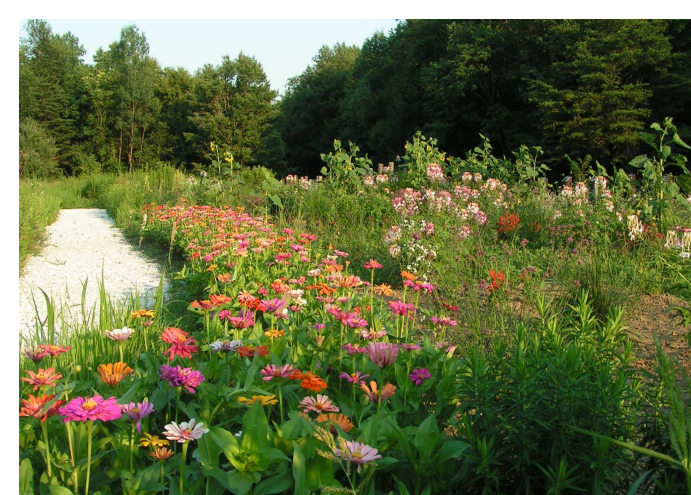

Kernsville Dam Recreation Area Area Trails Map

MAP LEGEND

- Foot/Bike/Horse Trail
- Foot Trail
- Kernsville Dam Road
- P Parking Lot

LOCATIONS OF INTEREST

● Desilting Basin Monument

● Butterfly Garden

● Kernsville Dam

● Big Blue Mountain Dam Canal Locks

● Pulpit Rock

● Appalachian Trail Trailhead