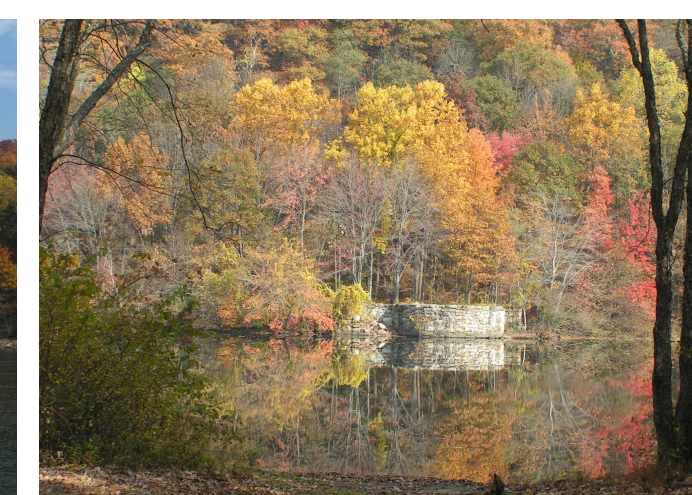

Kernsville Dam Recreation Area Area Trails Map

MAP LEGEND

- Foot/Bike/Horse Trail
- Foot Trail
- Kernsville Dam Road
- P Parking Lot

LOCATIONS OF INTEREST

● Desilting Basin Monument

● Butterfly Garden

● Kernsville Dam

● Big Blue Mountain Dam Canal Locks

● Pulpit Rock

● Appalachian Trail Trailhead