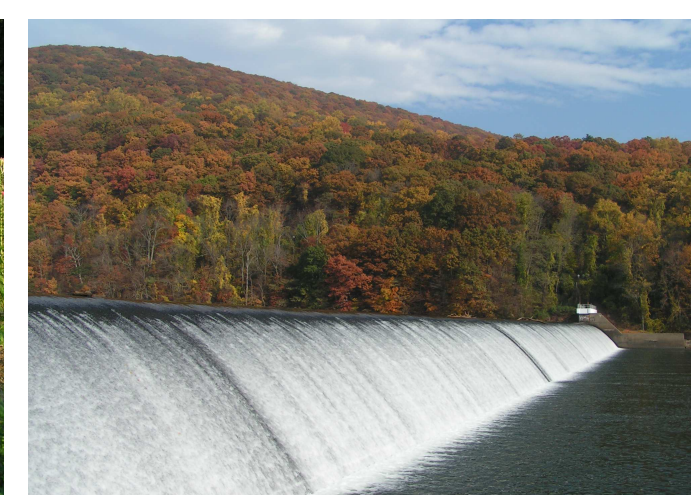

Kernsville Dam Recreation Area Area Trails Map

MAP LEGEND

- Foot/Bike/Horse Trail
- Foot Trail
- Kernsville Dam Road
- P Parking Lot

LOCATIONS OF INTEREST

● Desilting Basin Monument

● Butterfly Garden

● Kernsville Dam

● Big Blue Mountain Dam Canal Locks

● Pulpit Rock

● Appalachian Trail Trailhead