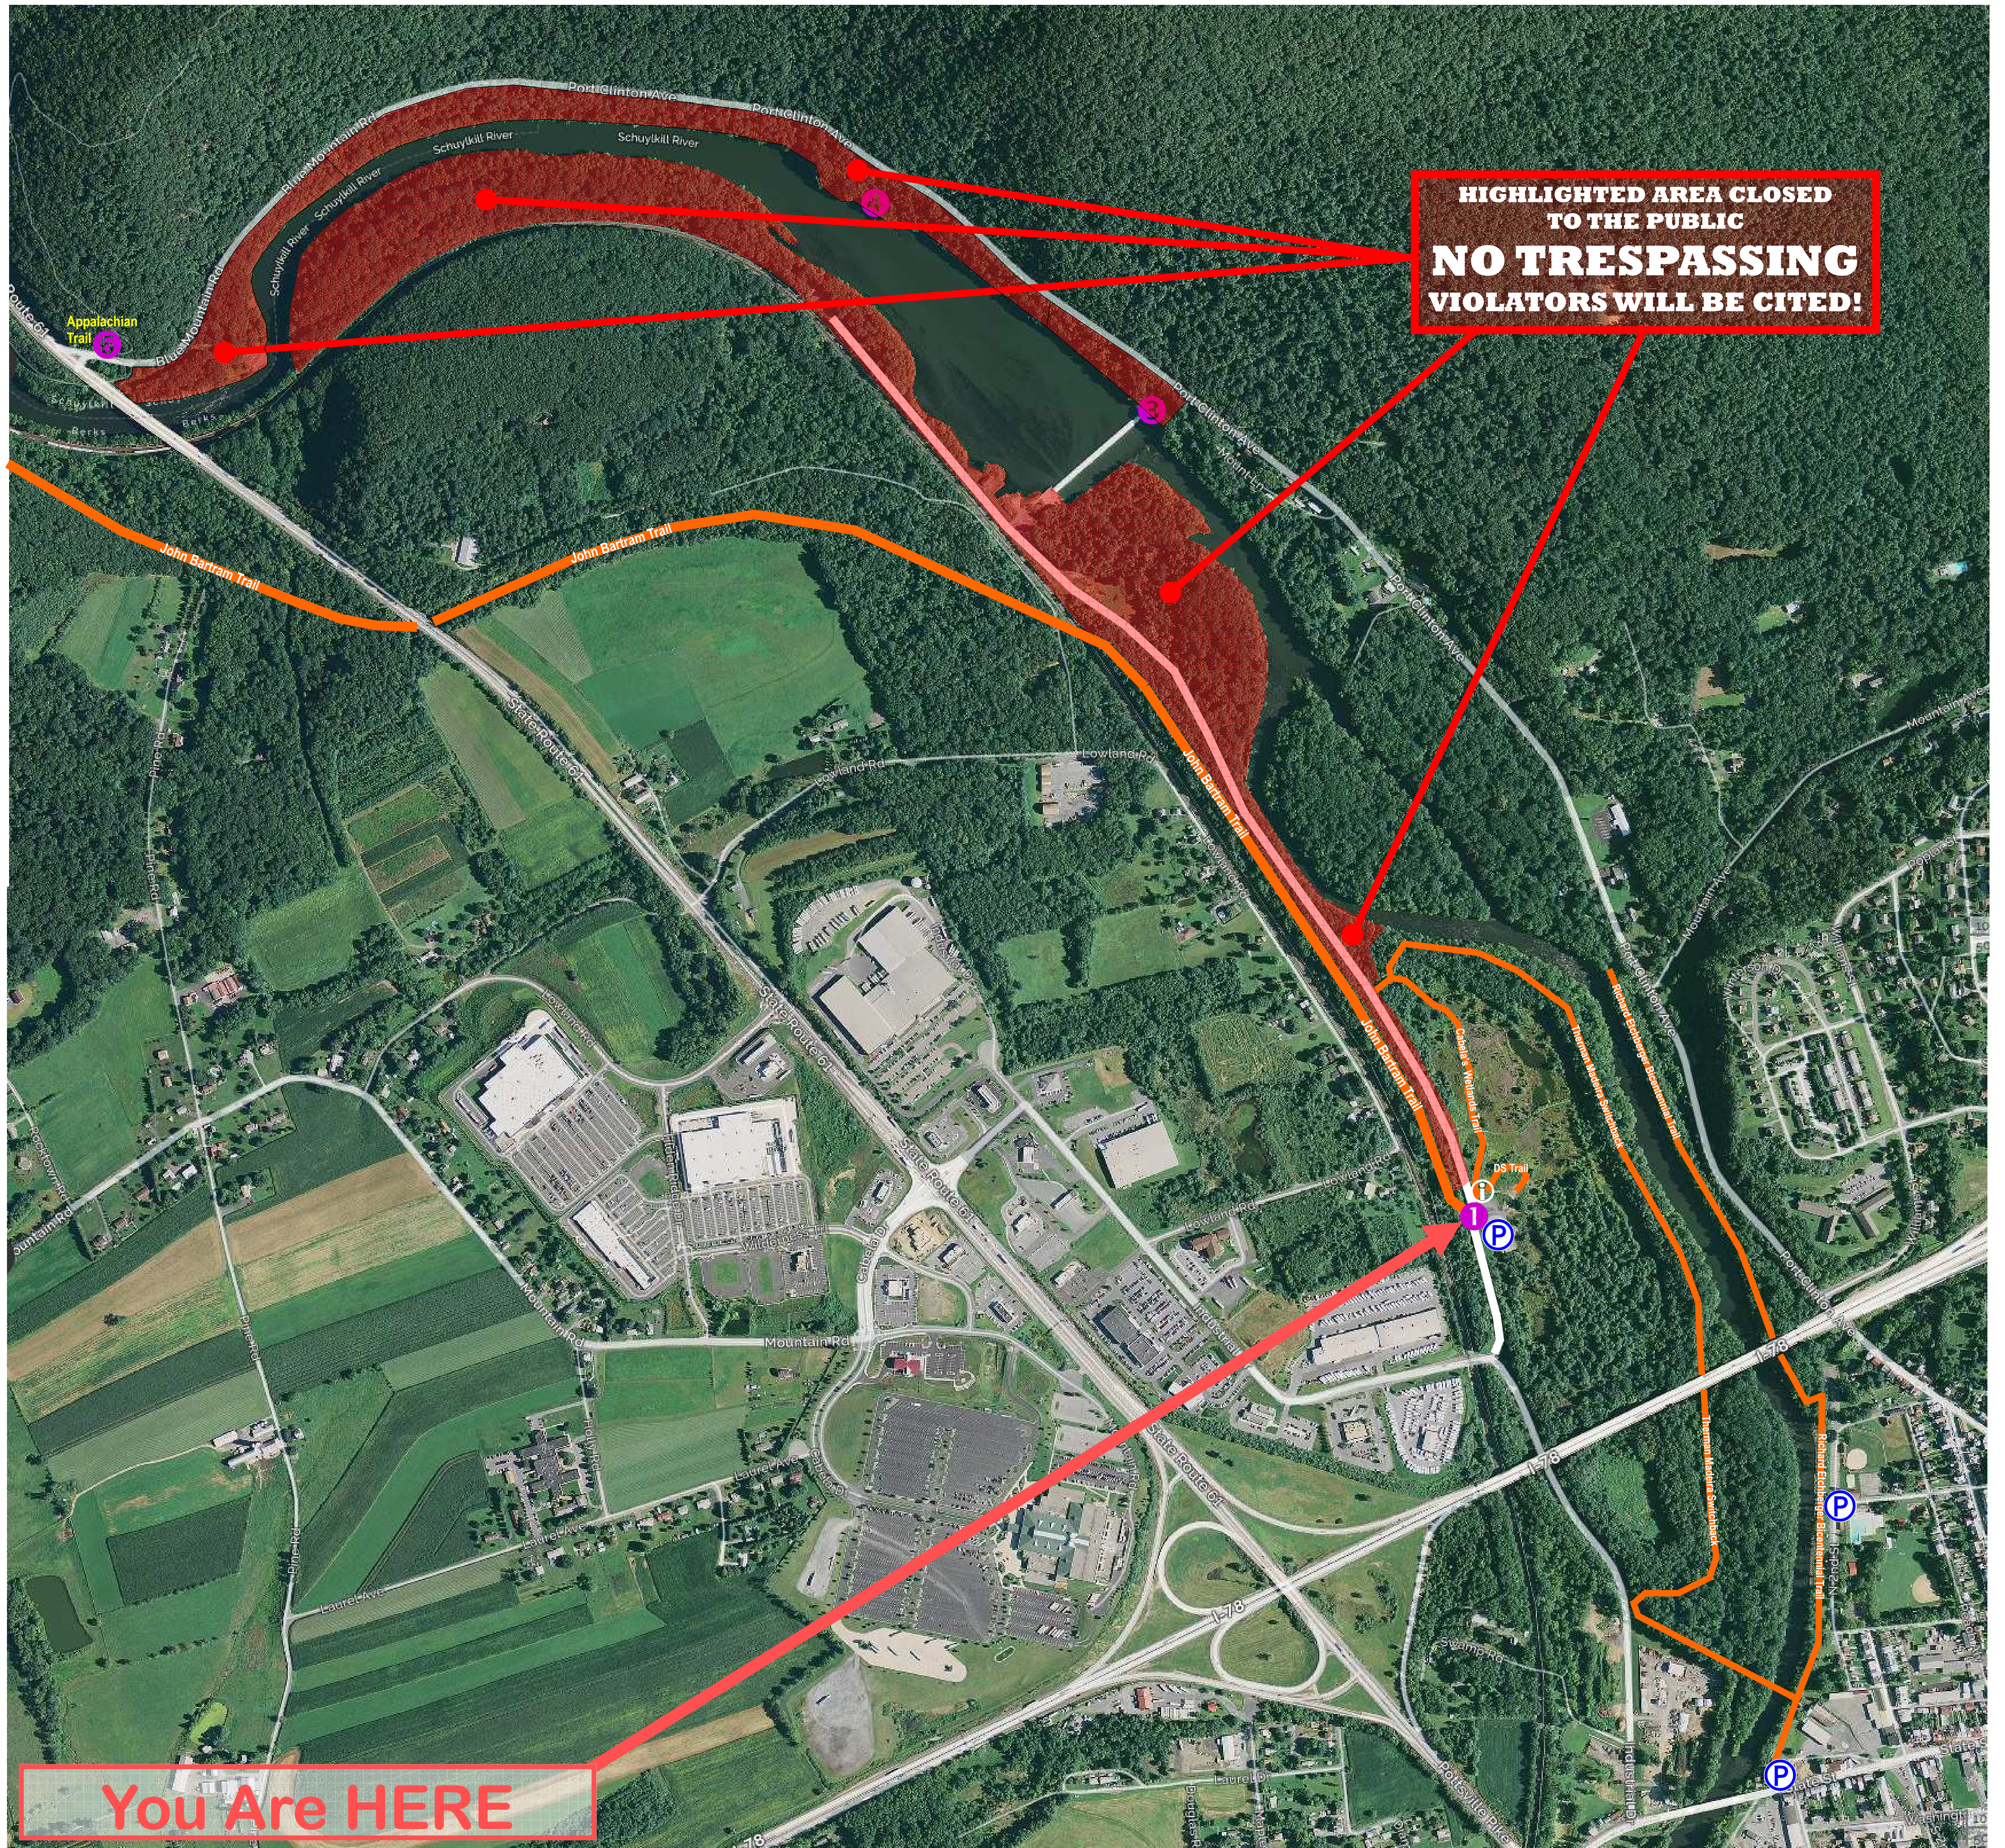

Kernsville Dam Recreation Area Area Trails Map

MAP LEGEND

- Foot/Bike/Horse Trail
- Foot Trail
- Kernsville Dam Road
- P Parking Lot

LOCATIONS OF INTEREST

● Desilting Basin Monument

● Butterfly Garden

● Kernsville Dam

● Big Blue Mountain Dam Canal Locks

● Pulpit Rock

● Appalachian Trail Trailhead